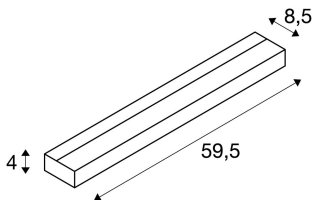

SEDO 14

wall light, T16, square, white, frosted glass, L/W/H
59.5/8.5/4 cm, energy saving lamp, max. 14W

The white variant of the SEDO 14 wall light is made of aluminium and has a frosted glass cover. Designed to use energy-saving T5 fluorescent tubes, the SEDO 14 wall light is ready for direct connection to the 230V mains supply thanks to the pre-installed ballast.

TECHNICAL DATA

Item no.:	151761
Socket	G5
Lamp	T16
Number of sockets	1
Lamps included	0
Primary nominal voltage	230V ~50Hz mA/V
Width	59.5 cm
Height	4.0 cm
Depth	8.5 cm
Net weight	1.468 kg
Gross weight	1.692 kg
IP Code	IP 20
Safety class	I
Assembly	Surface
Wattage	18.0 W
Color	white