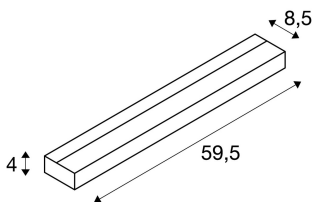

## SEDO 14

wall light, T16, square, brushed aluminium, frosted glass, L/W/H 59.5/8.5/4 cm, energy saving lamp, max. 14W

The SEDO 14 wall light is made of brushed aluminium and fitted with a frosted glass cover. Designed to use energy-saving T5 fluorescent tubes, the SEDO 14 wall light is ready for direct connection to the 230V mains supply thanks to the pre-installed ballast.

## TECHNICAL DATA

Item no.:	151762
Socket	G5
Lamp	T16
Number of sockets	1
Lamps included	0
Primary nominal voltage	230V ~50Hz mA/V
Width	59.5 cm
Height	4.0 cm
Depth	8.5 cm
Net weight	1.439 kg
Gross weight	1.663 kg
IP Code	IP 20
Safety class	I
Assembly	Surface
Assembly details	Wall
Wattage	18.0 W
Color	aluminium