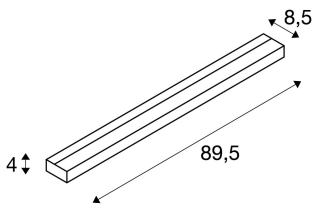

## SEDO 21

wall light, T16, square, white, frosted glass, L/W/H  
89.5/8.5/4 cm, energy saving lamp, max. 21W

The white variant of the SEDO 21 wall light is made of aluminium and has a frosted glass cover. Designed to use energy-saving T5 fluorescent tubes, the SEDO 21 wall light is ready for direct connection to the 230V mains supply thanks to the pre-installed ballast.

## TECHNICAL DATA

Item no.:	151771
Socket	G5
Lamp	T16
Number of sockets	1
Lamps included	0
Primary nominal voltage	230V ~50Hz mA/V
Width	89.5 cm
Height	4.0 cm
Depth	8.5 cm
Net weight	2.037 kg
Gross weight	2.359 kg
IP Code	IP 20
Safety class	I
Assembly	Surface
Wattage	22.0 W
Color	white