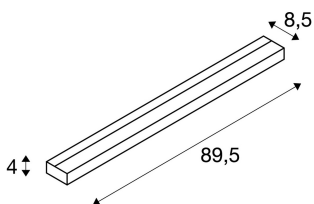

SEDO 21

wall light, T16, square, brushed aluminium, frosted glass, L/W/H 89.5/8.5/4 cm, energy saving lamp, max. 21W

The SEDO 21 wall light is made of brushed aluminium and fitted with a frosted glass cover. Designed to use energy-saving T5 fluorescent tubes, the SEDO 21 wall light is ready for direct connection to the 230V mains supply thanks to the pre-installed ballast.

TECHNICAL DATA

Item no.:	151772
Socket	G5
Lamp	T16
Number of sockets	1
Lamps included	0
Primary nominal voltage	230V ~50Hz mA/V
Width	89.5 cm
Height	4.0 cm
Depth	8.5 cm
Net weight	1.994 kg
Gross weight	2.319 kg
IP Code	IP 20
Safety class	I
Assembly	Surface
Assembly details	Wall
Wattage	22.0 W
Color	aluminium