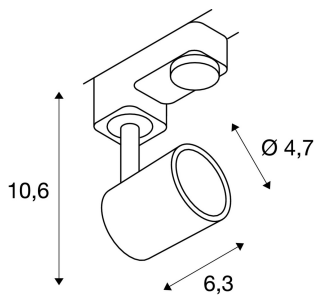

## EURO SPOT

spot for 240V 3-phase track, PAR 20, round, silver-grey, max. 75W, incl. 3-phase adapter

Adjustable high-voltage spot E27 SPOT with suitable adapter for the 3-phase 240V track system. The luminaire made of aluminium is suitable for halogen and LED bulbs thanks to the incorporated E27 socket.

## TECHNICAL DATA

Item no.:	152204
Socket	E27
Lamp	QPAR20
Number of sockets	1
Lamps included	0
Primary nominal voltage	230V ~50Hz mA/V
Tilt range	90 °
Horizontal rotation range	340 °
Length	6.3 cm
Height	10.6 cm
Diameter	4.7 cm
Net weight	0.242 kg
Gross weight	0.34 kg
IP Code	IP 20
Safety class	I
Assembly	Surface
Assembly details	Ceiling, Track Ceiling, Track Wall, Wall
Wattage	75.0 W
Color	grey
BIG WHITE Page	342