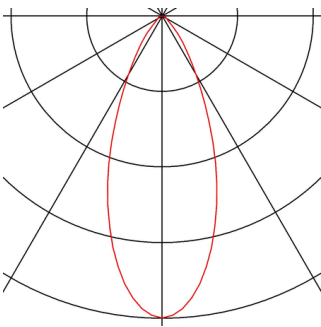

## KARPO

wall and ceiling light, single-headed, LED, 3000K, round, black, 7.5W

KARPO series lights are available in white and black. It has a choice of one or two spots in a cylindrical shape which can be individually adjusted via a hinge. The swivel and tilting range allows you to optimally light up the room. The integrated premium LEDs provide high energy efficiency. The luminaire also has a high colour rendering index of 90. The luminaires can be directly connected to the 230V mains supply.

## TECHNICAL DATA

Item no.:	152330
Lamps included	0
Number of different light outlets	1
Primary nominal voltage	100-240V ~50/60Hz mA/V
Secondary power / secondary voltage	500 mA/V
Vertical tilting range	90 °
Horizontal rotation range	350 °
Width	9.0 cm
Height	12.5 cm
Depth	7.5 cm
Net weight	0.315 kg
Gross weight	0.391 kg
IP Code	IP 20
Safety class	I
Assembly	Surface
Assembly details	Ceiling, Wall
Wattage	9.5 W
Lumen	480 lm
Colour temperature	3000 Kelvin
Beam angle	40 °
Color	black
CRI	>90