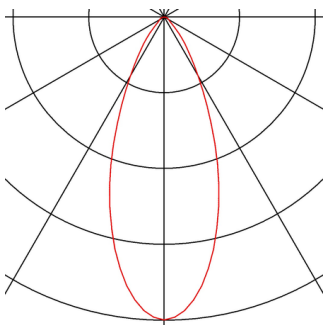

## KARPO

wall and ceiling light, single-headed, LED, 3000K, round, black, with switch, 7.5W

The KARPO LED wall and ceiling light has its canopy and head connected by a hinge part which can swivel and tilt. The high-power 7.5W LED fitted and the housing-mounted switch means that the luminaire is suitable for many applications, including as a reading light. The electrical connection of the luminaire, which is available in various light colours, is made directly to the 230V mains supply thanks to the built-in LED driver. This luminaire contains built-in LED lamps.

## TECHNICAL DATA

Item no.:	152341
Lamps included	0
Number of different light outlets	1
Primary nominal voltage	100-240V ~50/60Hz mA/V
Secondary power / secondary voltage	500 mA/V
Vertical tilting range	90 °
Horizontal rotation range	350 °
Width	9.0 cm
Height	12.5 cm
Depth	7.5 cm
Net weight	0.321 kg
Gross weight	0.397 kg
IP Code	IP 20
Safety class	I
Assembly	Surface
Assembly details	Wall
Wattage	6.0 W
Lumen	380 lm
Colour temperature	3000 Kelvin
Beam angle	40 °
Color	white
CRI	>90