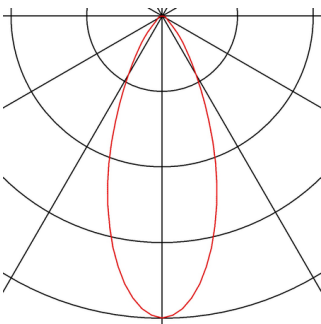

HELIA 30

pendant, LED, 3000K, round, black, 7.5W

With the HELIA 30 you have a pendant with a purist and clear design. This luminaire is available in black, white and brushed copper. A 7.5W warm-white premium LED is integrated, this is supplied from the built-in constant current driver. The luminaire is delivered with a 1.5 m connection lead. This means the luminaire is ready for direct connection to the 230V mains supply.

TECHNICAL DATA

Item no.:	152360
Lamps included	0
Number of different light outlets	1
Primary nominal voltage	220-240V ~50/60Hz mA/V
Secondary power / secondary voltage	500 mA/V
Length	60.0 cm
Pendant length	150.0 cm
Diameter	3.0 cm
Net weight	0.803 kg
Gross weight	1.065 kg
IP Code	IP 20
Safety class	I
Assembly	Surface
Assembly details	Ceiling
Wattage	10.0 W
Lumen	500 lm
Colour temperature	3000 Kelvin
Beam angle	40 °
Color	black
CRI	>90
Binning	6
LXXBXX data	70/50