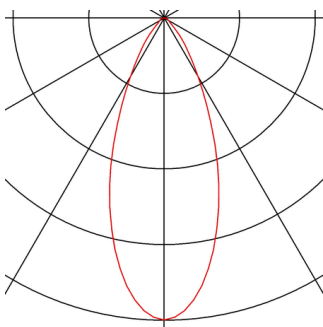

## KARPO

recessed fitting, single-headed, LED, 3000K, black, flat canopy, 7.5W

KARPO series lights are available in white and black. It has a spot in a cylindrical shape which can be individually aligned via the hinge on the flat canopy. The swivel and tilting range allows you to optimally light up the room. The integrated premium LEDs provide high energy efficiency. In addition, the luminaire has a high colour rendering index of over 90. To operate, the single-headed FRAME Spots needs a suitable constant current driver rated at 500mA.

## TECHNICAL DATA

Item no.:	152380
Lamps included	0
Secondary power / secondary voltage	500 mA/V
Vertical tilting range	90 °
Horizontal rotation range	350 °
Length	15.2 cm
Height	5.5 cm
Diameter	3.0 cm
Installation diameter	7.0 cm
Installation depth	2.0 cm
Net weight	0.176 kg
Gross weight	0.276 kg
IP Code	IP 20
Safety class	III
Assembly	Recessed
Assembly details	Ceiling, Wall
Wattage	7.5 W
Lumen	450 lm
Colour temperature	3000 Kelvin
Beam angle	40 °
Color	black
CRI	>90