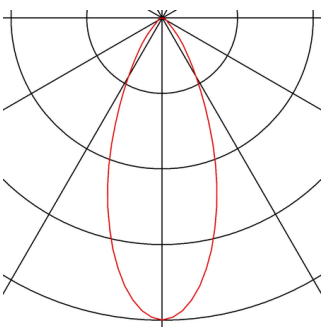

KARPO

recessed fitting, single-headed, LED, 3000K, white, flat canopy, 7.5W

KARPO series lights are available in white and black. It has a spot in a cylindrical shape which can be individually aligned via the hinge on the flat canopy. The swivel and tilting range allows you to optimally light up the room. The integrated premium LEDs provide high energy efficiency. In addition, the luminaire has a high colour rendering index of over 90. To operate, the single-headed FRAME Spots needs a suitable constant current driver rated at 500mA.

TECHNICAL DATA

Item no.:	152381
Lamps included	0
Secondary power / secondary voltage	500 mA/V
Vertical tilting range	90 °
Horizontal rotation range	350 °
Length	15.2 cm
Height	5.5 cm
Diameter	3.0 cm
Installation diameter	7.0 cm
Installation depth	2.0 cm
Net weight	0.178 kg
Gross weight	0.276 kg
IP Code	IP 20
Safety class	III
Assembly	Recessed
Assembly details	Ceiling, Wall
Wattage	7.5 W
Lumen	470 lm
Colour temperature	3000 Kelvin
Beam angle	40 °
Color	white
CRI	>90