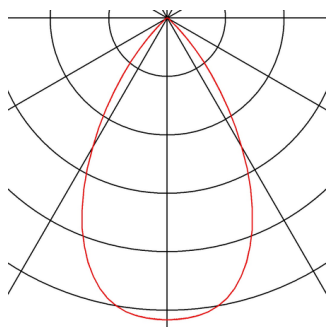

## EURO CUBE

spot for 240V 3-phase track, LED, 3000K, black, 60°, incl. 3-phase adapter

Adjustable spot EURO CUBE with suitable adapter for the 240V 3-phase track system. Designed as an optically appealing yet discreet high output LED spot for retail stores and trade fairs, this luminaire, available in a number of housing and light colours, is equipped with a Premium COB LED module with exceptional colour rendering. The longevity of the module is ensured by a heat sink integrated into the existing design.

## TECHNICAL DATA

Item no.:	152750
Lamps included	0
Primary nominal voltage	220-240V ~50/60Hz mA/V
Vertical tilting range	170 °
Horizontal rotation range	350 °
Length	15.0 cm
Height	21.0 cm
Net weight	1.268 kg
Gross weight	1.555 kg
IP Code	IP 20
Safety class	I
Assembly	Surface
Assembly details	Ceiling, Track Ceiling
Wattage	28.5 W
Lumen	2100 lm
Colour temperature	3000 Kelvin
Beam angle	60 °
Color	black
CRI	>90
Binning	6
LXXBXX data	70/50
Service life	25000 h