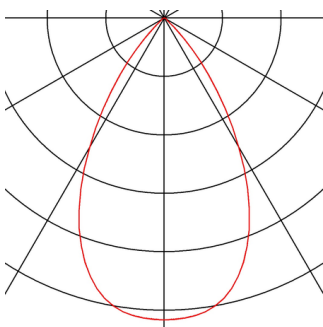

EURO CUBE

spot for 240V 3-phase track, LED, 3000K, silver-grey, 60°, incl. 3-phase adapter

Adjustable spot EURO CUBE with suitable adapter for the 240V 3-phase track system. Designed as an optically appealing yet discreet high output LED spot for retail stores and trade fairs, this luminaire, available in a number of housing and light colours, is equipped with a Premium COB LED module with exceptional colour rendering. The longevity of the module is ensured by a heat sink integrated into the existing design.

TECHNICAL DATA

Item no.:	152754
Lamps included	0
Primary nominal voltage	220-240V ~50/60Hz mA/V
Vertical tilting range	170 °
Horizontal rotation range	350 °
Length	15.0 cm
Height	21.0 cm
Net weight	1.273 kg
Gross weight	1.538 kg
IP Code	IP 20
Safety class	I
Assembly	Surface
Assembly details	Ceiling, Track Ceiling
Wattage	28.5 W
Lumen	2100 lm
Colour temperature	3000 Kelvin
Beam angle	60 °
Color	grey
CRI	>90
Binning	6
LXXBXX data	70/50
Service life	25000 h