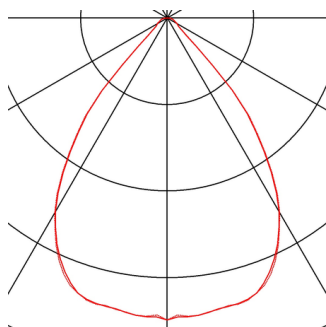

EURO CUBE

spot for 240V 3-phase track, LED, 3000K, black, 90°, incl. 3-phase adapter

Adjustable spot EURO CUBE with suitable adapter for the 240V 3-phase track system. Designed as an optically appealing yet discreet high output LED spot for retail stores and trade fairs, this luminaire, available in a number of housing and light colours, is equipped with a Premium COB LED module with exceptional colour rendering. The longevity of the module is ensured by a heat sink integrated into the existing design.

TECHNICAL DATA

Item no.:	152760
Lamps included	0
Primary nominal voltage	220-240V ~50/60Hz mA/V
Vertical tilting range	170 °
Horizontal rotation range	350 °
Length	15.0 cm
Height	21.0 cm
Net weight	1.263 kg
Gross weight	1.532 kg
IP Code	IP 20
Safety class	I
Assembly	Surface
Assembly details	Ceiling, Track Ceiling
Wattage	28.5 W
Lumen	1950 lm
Colour temperature	3000 Kelvin
Beam angle	90 °
Color	black
CRI	>90
Binning	6
LXXBXX data	70/50
Service life	25000 h