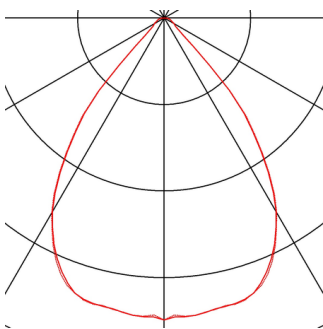

## EURO CUBE

spot for 240V 3-phase track, LED, 3000K, silver-grey, 90°, incl. 3-phase adapter

Adjustable spot EURO CUBE with suitable adapter for the 240V 3-phase track system. Designed as an optically appealing yet discreet high output LED spot for retail stores and trade fairs, this luminaire, available in a number of housing and light colours, is equipped with a Premium COB LED module with exceptional colour rendering. The longevity of the module is ensured by a heat sink integrated into the existing design.

## TECHNICAL DATA

Item no.:	152764
Lamps included	0
Primary nominal voltage	220-240V ~50/60Hz mA/V
Vertical tilting range	170 °
Horizontal rotation range	350 °
Length	15.0 cm
Height	21.0 cm
Net weight	1.251 kg
Gross weight	1.546 kg
IP Code	IP 20
Safety class	I
Assembly	Surface
Assembly details	Ceiling, Track Ceiling
Wattage	28.5 W
Lumen	1950 lm
Colour temperature	3000 Kelvin
Beam angle	90 °
Color	grey
CRI	>90
Binning	6
LXXBXX data	70/50
Service life	25000 h