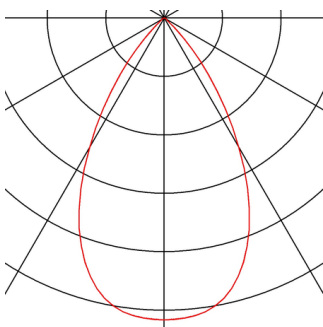

EURO CUBE

spot for 240V 3-phase track, LED, 4000K, black, 60°, incl. 3-phase adapter

Adjustable spot EURO CUBE with suitable adapter for the 240V 3-phase track system. Designed as an optically appealing yet discreet high output LED spot for retail stores and trade fairs, this luminaire, available in a number of housing and light colours, is equipped with a Premium COB LED module with exceptional colour rendering. The longevity of the module is ensured by a heat sink integrated into the existing design.

TECHNICAL DATA

Item no.:	152780
Lamps included	0
Primary nominal voltage	220-240V ~50/60Hz mA/V
Vertical tilting range	170 °
Horizontal rotation range	350 °
Width	15.0 cm
Height	21.0 cm
Net weight	1.268 kg
Gross weight	1.537 kg
IP Code	IP 20
Safety class	I
Assembly	Surface
Assembly details	Ceiling, Track Ceiling
Wattage	28.5 W
Lumen	2150 lm
Colour temperature	4000 Kelvin
Beam angle	60 °
Color	black
CRI	>80
Binning	6
LXXBXX data	70/50
Service life	25000 h