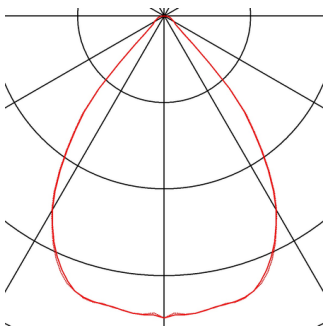

EURO CUBE

spot for 240V 3-phase track, LED, 4000K, white, 90°, incl. 3-phase adapter

Adjustable spot EURO CUBE with suitable adapter for the 240V 3-phase track system. Designed as an optically appealing yet discreet high output LED spot for retail stores and trade fairs, this luminaire, available in a number of housing and light colours, is equipped with a Premium COB LED module with exceptional colour rendering. The longevity of the module is ensured by a heat sink integrated into the existing design.

TECHNICAL DATA

Item no.:	152791
Lamps included	0
Primary nominal voltage	220-240V ~50/60Hz mA/V
Vertical tilting range	170 °
Horizontal rotation range	350 °
Width	15.0 cm
Height	21.0 cm
Net weight	1.268 kg
Gross weight	1.567 kg
IP Code	IP 20
Safety class	I
Assembly	Surface
Assembly details	Ceiling, Track Ceiling
Wattage	28.5 W
Lumen	2050 lm
Colour temperature	4000 Kelvin
Beam angle	90 °
Color	white
CRI	>90
Binning	6
LXXBXX data	70/50
Service life	25000 h