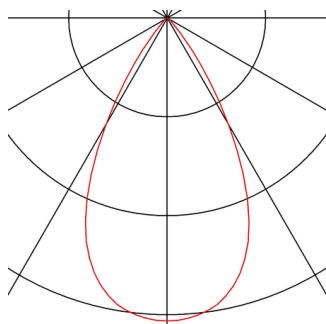

## BILAS

spot for 240V 3-circuit track, LED, 2700K, round, matt white, 60°, 16 W, incl. 3-circuit adapter

The simple and elegantly shaped BILAS SPOT is equipped with an adapter for the 240V 3-phase track system and has a turning and pivoting arm that can be locked into position. Outfitted with a powerful, warm white COB LED, the spot is available in a number of colours, as well as various beam angles.

## TECHNICAL DATA

Item no.:	152981
Lamps included	0
Primary nominal voltage	230V ~50/60Hz mA/V
Vertical tilting range	90 °
Horizontal rotation range	355 °
Height	25.0 cm
Diameter	10.0 cm
Net weight	0.923 kg
Gross weight	1.174 kg
IP Code	IP 20
Safety class	I
Assembly	Surface
Assembly details	Ceiling, Track Ceiling, Track Wall, Wall
Wattage	16.0 W
Lumen	1000 lm
Colour temperature	2700 Kelvin
Beam angle	60 °
Color	white
CRI	>80
Binning	6
LXXBXX data	70/50
Service life	50000 h