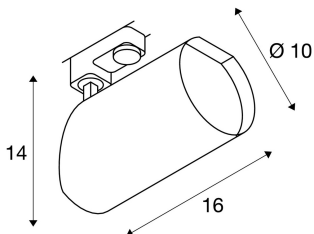

## BILAS

spot for 240V 3-circuit track, LED, 2700K, round, matt white, 60°, 16 W, incl. 3-circuit adapter

The simple and elegantly shaped BILAS SPOT is equipped with an adapter for the 240V 3-phase track system and has a turning and pivoting arm that can be locked into position. Outfitted with a powerful, warm white COB LED, the spot is available in a number of colours, as well as various beam angles.

## TECHNICAL DATA

Item no.:	152981
Lamps included	0
Primary nominal voltage	230V ~50/60Hz mA/V
Vertical tilting range	90 °
Horizontal rotation range	355 °
Height	25.0 cm
Diameter	10.0 cm
Net weight	0.923 kg
Gross weight	1.174 kg
IP Code	IP 20
Safety class	I
Assembly	Surface
Assembly details	Ceiling, Track Ceiling, Track Wall, Wall
Wattage	16.0 W
Lumen	1000 lm
Colour temperature	2700 Kelvin
Beam angle	60 °
Color	white
CRI	>80
Binning	6
LXXBXX data	70/50
Service life	50000 h