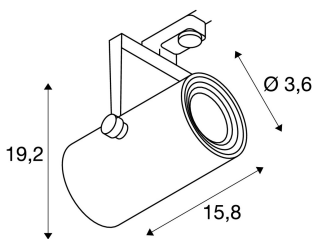

EURO SPOT

spot for 240V 3-phase track, LED, 3000K, round, black, H/Ø 19,2/8 cm, 36°, incl. 3-phase adapter and driver

Adjustable 240V LED spot EURO SPOT in compact form, with suitable adapter for the 3-phase 240V 3-phase track system. The cylindrical lamp head comes factory equipped with a built-in, dimmable COB LED module. Available in several colours, the spot impresses with its simple, timeless appearance.

TECHNICAL DATA

Item no.:	153800
Lamps included	0
Primary nominal voltage	100-240V ~50/60Hz mA/V
Secondary power / secondary voltage	500 mA/V
Vertical tilting range	90 °
Horizontal rotation range	350 °
Length	15.8 cm
Height	19.2 cm
Diameter	8.0 cm
Net weight	0.691 kg
Gross weight	0.876 kg
IP Code	IP 20
Safety class	I
Assembly	Surface
Assembly details	Ceiling, Track Ceiling, Track Wall, Wall
Wattage	12.0 W
Lumen	620 lm
Colour temperature	3000 Kelvin
Beam angle	36 °
Color	black
CRI	>80
Binning	6