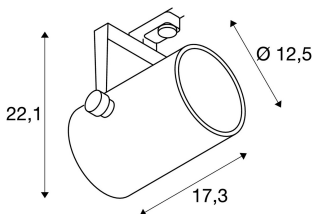

EURO SPOT

spot for 240V 3-phase track, LED, 3000K, round, black, H/Ø 22,1/12.5 cm, 36°, incl. 3-phase adapter

Adjustable high-voltage LED spot EURO SPOT with suitable adapter for the 240V 3-phase track system. The cylindrical lamp head comes factory equipped with a built-in, dimmable COB LED module. Available in several colours, the spot impresses with its simple, timeless appearance.

TECHNICAL DATA

Item no.:	153810
Lamps included	0
Primary nominal voltage	220-240V ~50/60Hz mA/V
Vertical tilting range	90 °
Horizontal rotation range	350 °
Length	17.3 cm
Height	22.1 cm
Diameter	12.5 cm
Net weight	1.385 kg
Gross weight	1.64 kg
IP Code	IP 20
Safety class	I
Assembly	Surface
Assembly details	Ceiling, Track Ceiling, Track Wall, Wall
Wattage	21.0 W
Lumen	1350 lm
Colour temperature	3000 Kelvin
Beam angle	36 °
Color	black
CRI	>80
Binning	6
LXXBXX data	70/50