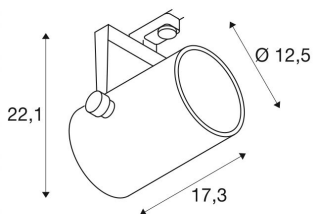

EURO SPOT

spot for 240V 3-phase track, LED, 3000K, round, white, H/Ø 22,1/12.5 cm, 36°, incl. 3-phase adapter

Adjustable high-voltage LED spot EURO SPOT with suitable adapter for the 240V 3-phase track system. The cylindrical lamp head comes factory equipped with a built-in, dimmable COB LED module. Available in several colours, the spot impresses with its simple, timeless appearance.

TECHNICAL DATA

Item no.:	153811
Lamps included	0
Primary nominal voltage	220-240V ~50/60Hz mA/V
Vertical tilting range	90 °
Horizontal rotation range	350 °
Length	17.3 cm
Height	22.1 cm
Diameter	12.5 cm
Net weight	1.418 kg
Gross weight	1.69 kg
IP Code	IP 20
Safety class	I
Assembly	Surface
Assembly details	Ceiling,Track Ceiling,Track Wall,Wall
Wattage	21.0 W
Lumen	1350 lm
Colour temperature	3000 Kelvin
Beam angle	36 °
Color	white
CRI	>80
Binning	6
LXXBXX data	70/50