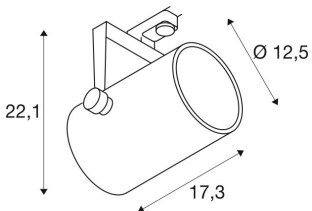

## EURO SPOT

spot for 240V 3-phase track, LED, 3000K, round, silver-grey, H/Ø 22,1/12.5 cm, 36°, incl. 3-phase adapter

Adjustable high-voltage LED spot EURO SPOT with suitable adapter for the 240V 3-phase track system. The cylindrical lamp head comes factory equipped with a built-in, dimmable COB LED module. Available in several colours, the spot impresses with its simple, timeless appearance.

## TECHNICAL DATA

Item no.:	153814
Lamps included	0
Primary nominal voltage	220-240V ~50/60Hz mA/V
Vertical tilting range	90 °
Horizontal rotation range	350 °
Length	17.3 cm
Height	22.1 cm
Diameter	12.5 cm
Net weight	1.379 kg
Gross weight	1.642 kg
IP Code	IP 20
Safety class	I
Assembly	Surface
Assembly details	Ceiling,Track Ceiling,Track Wall,Wall
Wattage	21.0 W
Lumen	1350 lm
Colour temperature	3000 Kelvin
Beam angle	36 °
Color	grey
CRI	>80
Binning	6
LXXBXX data	70/50