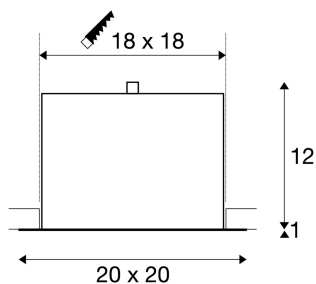

AIXLIGHT 1

recessed fitting, single-headed, LED, 3000K, chrome/black, 30°, 24,5W, incl. driver

The AIXLIGHT 1 LED recessed ceiling light has a tiltable lamp head which is fitted with an integrated Premium LED module. The inside of the luminaire's housing made of aluminium and steel has been painted black giving the observer an image of a free-floating lamp head. The chrome-plated frame rounds off the appearance of the AIXLIGHT 1. The luminaire is ready for direct connection to the 230V mains supply.

TECHNICAL DATA

Item no.:	154662
Lamps included	0
Primary nominal voltage	100-240V ~50/60Hz mA/V
Secondary power / secondary voltage	700 mA/V
Length	20.0 cm
Width	20.0 cm
Height	13.0 cm
Installation length	18.0 cm
Installation width	18.0 cm
Installation depth	13.0 cm
Net weight	1.896 kg
Gross weight	2.346 kg
IP Code	IP 20
Safety class	I
Assembly	Recessed
Assembly details	Ceiling
Wattage	29.0 W
Lumen	2425 lm
Colour temperature	3000 Kelvin
Beam angle	30 °
Color	chrome
CRI	>80