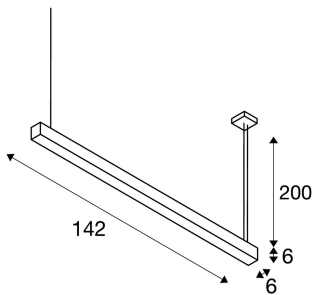

## TECHNICAL DATA

|                                     |                        |
|-------------------------------------|------------------------|
| Item no.:                           | 155130                 |
| Lamps included                      | 0                      |
| Number of different light outlets   | 1                      |
| Primary nominal voltage             | 220-240V ~50/60Hz mA/V |
| Secondary power / secondary voltage | 100400 mA/V            |
| Length                              | 142.0 cm               |
| Pendant length                      | 200.0 cm               |
| Width                               | 6.0 cm                 |
| Height                              | 6.0 cm                 |
| Net weight                          | 3.389 kg               |
| Gross weight                        | 3.938 kg               |
| IP Code                             | IP 20                  |
| Safety class                        | I                      |
| Assembly                            | Surface                |
| Assembly details                    | Ceiling                |
| Dimmable                            | Ja                     |
| Dimming technology                  | DALI                   |
| Wattage                             | 47.0 W                 |
| Lumen                               | 3200 lm                |
| Colour temperature                  | 3000 Kelvin            |
| Beam angle                          | 120 °                  |
| Color                               | black                  |