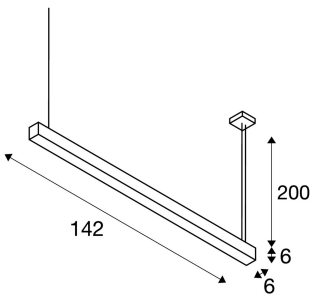

Q-LINE DALI

pendant, single-headed, LED, 3000K, silver, dimmable, 2x18,2W and 1x7,5W

The Q-LINE DALI wall light is available with a choice of a white, back, or silver-grey luminaire housing. A diffuser made of acrylic glass found underneath provides glare-free lighting properties. The integrated warm-white LEDs give an output of 3200 lm. Thanks to the DALI dimmable LED driver, the luminaire can be directly connected to the 230V mains supply.

TECHNICAL DATA

Item no.:	155134
Lamps included	0
Number of different light outlets	1
Primary nominal voltage	220-240V ~50/60Hz mA/V
Secondary power / secondary voltage	100400 mA/V
Length	142.0 cm
Pendant length	200.0 cm
Width	6.0 cm
Height	6.0 cm
Net weight	3.439 kg
Gross weight	3.991 kg
IP Code	IP 20
Safety class	I
Assembly	Surface
Assembly details	Ceiling
Dimmable	Ja
Dimming technology	DALI
Wattage	47.0 W
Lumen	3200 lm
Colour temperature	3000 Kelvin
Beam angle	120 °
Color	grey