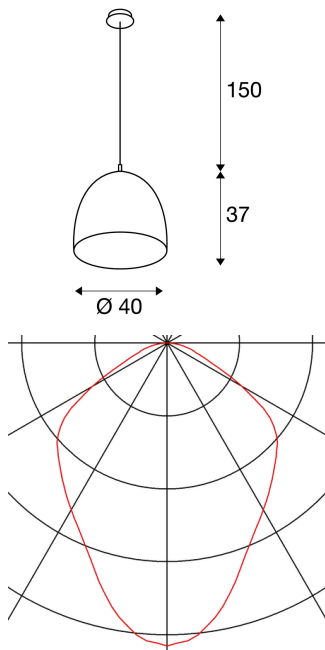

PARA CONE 40

pendant, TC-(D,H,T,Q)SE, round, high-gloss white, Ø 40 cm, max. 60W

The 240V PARA CONE 40 pendant is equipped with a voluminous lamp shade which is available in several colour versions. Along with the high-quality aluminium components used, the PARA CONE 40 pendant is provided with a red, textile-covered connection cable. With the use of E27 conventional lamps, the luminaire is ready for direct connection to the 230V mains supply.

TECHNICAL DATA

Item no.:	155471
Socket	E27
Number of sockets	1
Lamps included	0
Primary nominal voltage	220-240V ~50/60Hz mA/V
Pendant length	150.0 cm
Height	37.0 cm
Diameter	40.0 cm
Net weight	1.671 kg
Gross weight	3.779 kg
IP Code	IP 20
Safety class	I
Assembly	Surface
Assembly details	Ceiling
Wattage	60.0 W
Color	white
BIG WHITE Page	66

Recommended lamp

1001357	LED head mirror luminaire , E27, 2700K, 7W
1003093	LED DISK lamp , E27, 2700K, 1000lm, 360°, dimmable, white housing

Notes
