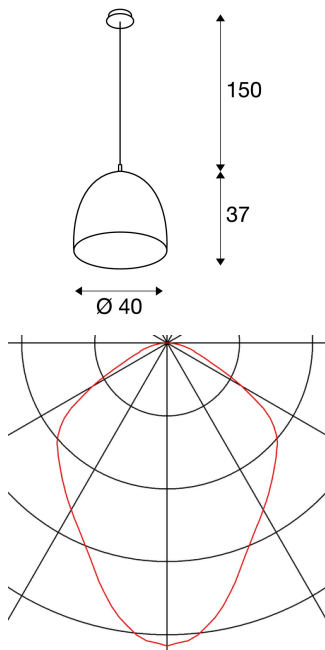

PARA CONE 40

pendant, A60, round, brushed aluminium, Ø 40 cm, max. 60W

The 240V PARA CONE 40 pendant is equipped with a voluminous lamp shade which is available in several colour versions. Along with the high-quality aluminium components used, the PARA CONE 40 pendant is provided with a red, textile-covered connection cable. With the use of E27 conventional lamps, the luminaire is ready for direct connection to the 230V mains supply.

TECHNICAL DATA

Item no.:	155475
Socket	E27
Number of sockets	1
Lamps included	0
Primary nominal voltage	220-240V ~50/60Hz mA/V
Pendant length	150.0 cm
Height	37.0 cm
Diameter	40.0 cm
Net weight	1.45 kg
Gross weight	3.163 kg
IP Code	IP 20
Safety class	I
Assembly	Surface
Assembly details	Ceiling
Wattage	60.0 W
Color	aluminium
BIG WHITE Page	66

Recommended lamp

1001357	LED head mirror luminaire , E27, 2700K, 7W
1003093	LED DISK lamp , E27, 2700K, 1000lm, 360°, dimmable, white housing

Notes
