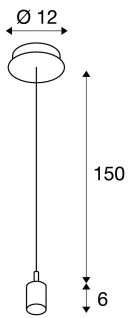

FENDA

pendant suspension, A60, white, without shade, max. 60W

The FENDA pendant suspension system with ceiling plate from our MIX & MATCH pendant system allows you to individually combine them with FENDA lamp shades. With its in-built E27 socket, the luminaire is suitable for both LED and energy-saving lamps.

TECHNICAL DATA

Item no.:	155561
Socket	E27
Number of sockets	1
Lamps included	0
Primary nominal voltage	230V ~50Hz mA/V
Pendant length	150.0 cm
Net weight	0.434 kg
Gross weight	0.523 kg
IP Code	IP 20
Safety class	I
Assembly	Surface
Assembly details	Ceiling
Wattage	60.0 W
Color	white