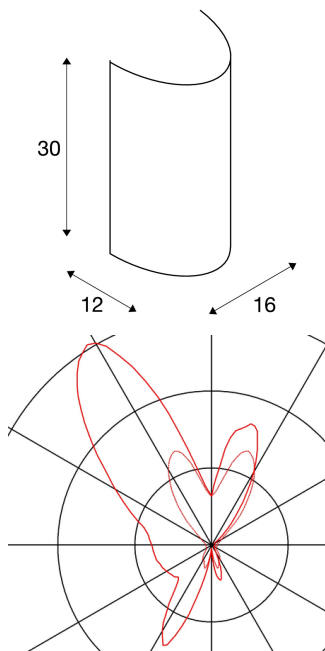

SOPRANA WL-2

wall light, A60, half-round, beige shade, L/W/H
16/12/30 cm, max. 40W

The half-round 240V SOPRANA WL-2 surface mounted wall light is available with beige textile material. It was developed for indoor use and to receive commercially available E27 lamps or energy-saving lamps. The clear pattern of the lamp shade with ornate reinforcing elements produces a harmonious overall picture with homogeneous and glare-free lighting of the lamp shade at the same time. The SOPRANA WL-2 wall light is supplied ready for direct connection to the 230V mains supply.

TECHNICAL DATA

Item no.:	155643
Socket	E27
Number of sockets	1
Lamps included	0
Primary nominal voltage	220-240V ~50/60Hz mA/V
Width	16.0 cm
Height	30.0 cm
Depth	11.5 cm
Net weight	0.638 kg
Gross weight	0.95 kg
IP Code	IP 20
Safety class	I
Assembly	Surface
Assembly details	Wall
Wattage	60.0 W
Color	beige
BIG WHITE Page	149