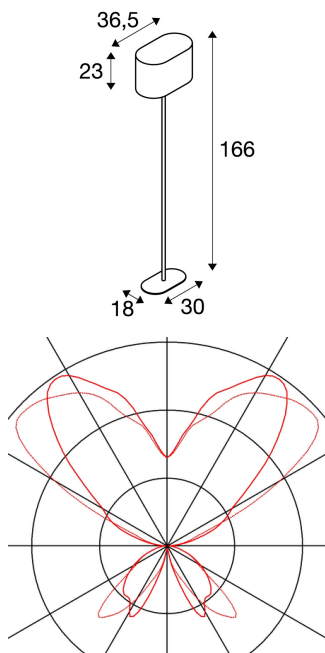

SOPRANA OVAL SL-1

floor stand, A60, oval, black shade, max. 60W

With our SOPRANA OVAL family we offer modern lights with appealing design available as table, floor and wall lamps. Thanks to the incorporated E27 lamp holders, all variants throughout the series can be equipped with incandescent, energy-saving and LED lamps. The connection is made directly to 230V mains. Regardless of the shade colour, all metallic parts of this series offer an attractive chrome finish.

TECHNICAL DATA

Item no.:	155850
Socket	E27
Number of sockets	1
Lamps included	0
Primary nominal voltage	230V ~50Hz mA/V
Length	36.5 cm
Width	19.5 cm
Height	163.0 cm
Net weight	3.828 kg
Gross weight	5.302 kg
IP Code	IP 20
Safety class	II
Impact resistance class	IK03
Impact resistance	0,3499999999999998 Joule
Assembly	Mobile
Wattage	60.0 W
Color	black