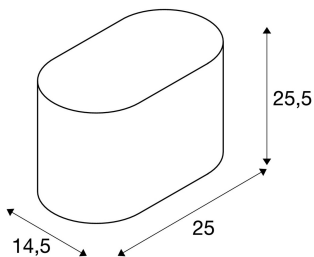

SOPRANA OVAL WL-1

wall light, TC-(D,H,T,Q)SE, oval, white shade, max. 60W

With the SOPRANA OVAL family of table, standing and wall lights, you have access to a modern luminaire in an attractive design. The E27 fitting found throughout the whole range can be used with all varieties of incandescent lamps, energy-saving lamps and LED lamps. Connection for all is made directly to the 240V mains voltage. Independently of the respective shade colour, all the metal parts have an attractive chrome finish.

TECHNICAL DATA

Item no.:	155861
Socket	E27
Number of sockets	1
Lamps included	0
Primary nominal voltage	230V ~50Hz mA/V
Width	25.0 cm
Height	25.5 cm
Depth	19.0 cm
Net weight	0.661 kg
Gross weight	1.069 kg
IP Code	IP 20
Safety class	I
Assembly	Surface
Assembly details	Wall
Wattage	60.0 W
Color	white
BIG WHITE Page	147