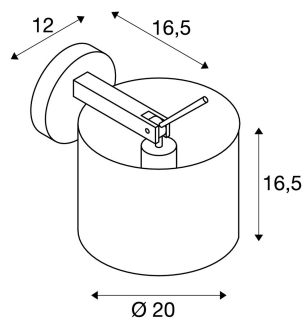

## TENORA WL-1

wall light, A60, round, black shade, Ø/H 20/16.5, max. 60W

Equipped with a pivoting and turning arm, the TENORA WL-1 Wall Luminaire enables flexible lamp shade adjustment. With its built-in E27 holder the luminaire is suitable for LED and energy saving lamps and comes ready for direct connection to 230V electrical mains.

## TECHNICAL DATA

Item no.:	156020
Socket	E27
Number of sockets	1
Primary nominal voltage	220-240V ~50/60Hz mA/V
Tilt range	90 °
Horizontal rotation range	350 °
Height	16.5 cm
Diameter	20.0 cm
Depth	16.5 cm
Net weight	0.798 kg
Gross weight	1.293 kg
IP Code	IP 20
Safety class	I
Assembly	Surface
Assembly details	Wall
Wattage	60.0 W
Color	black
BIG WHITE Page	191