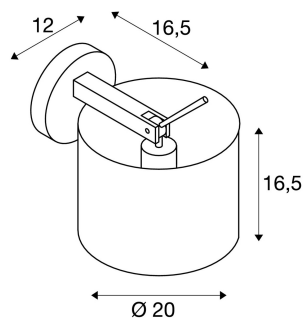

TENORA WL-1

wall light, A60, round, white shade, Ø/H 20/16.5, max. 60W

Equipped with a pivoting and turning arm, the TENORA WL-1 Wall Luminaire enables flexible lamp shade adjustment. With its built-in E27 holder the luminaire is suitable for LED and energy saving lamps and comes ready for direct connection to 230V electrical mains.

TECHNICAL DATA

Item no.:	156021
Socket	E27
Number of sockets	1
Primary nominal voltage	220-240V ~50/60Hz mA/V
Tilt range	90 °
Horizontal rotation range	350 °
Height	16.5 cm
Diameter	20.0 cm
Depth	16.5 cm
Net weight	1.152 kg
Gross weight	1.667 kg
IP Code	IP 20
Safety class	I
Assembly	Surface
Assembly details	Wall
Wattage	60.0 W
Color	white
BIG WHITE Page	191