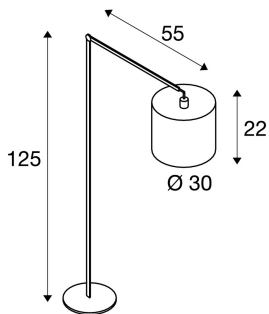

## TENORA FL-1

floor stand, A60, round, white shade, max. 60W

With its tiltable arm elements, the TENORA FL-1 floor stand allows the lamp shade to be aligned flexibly. With its built-in E27 socket, the luminaire is suitable for both LED and energy-saving lamps. The TENORA FL-1 is delivered with a connection lead, mains plug and integrated foot switch. The product is ready to be directly connected to the 230V supply.

## TECHNICAL DATA

Item no.:	156031
Socket	E27
Number of sockets	1
Lamps included	0
Primary nominal voltage	230V ~50Hz mA/V
Tilt range	90 °
Height	125.0 cm
Depth	70.0 cm
Net weight	11.966 kg
Gross weight	14.151 kg
IP Code	IP 20
Safety class	II
Impact resistance class	IK03
Impact resistance	0,3499999999999998 Joule
Assembly	Mobile
Wattage	60.0 W
Color	white