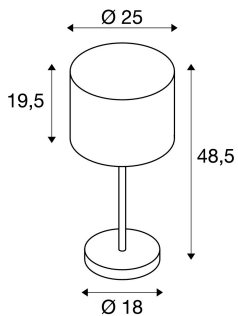

## TENORA

table lamp, A60, round, black shade, max. 60W

The shapely TENORA table lamp sets accents when used on its own or when used in combination with TENORA wall and ceiling lights and floor stands. With its built-in E27 socket, the luminaire is suitable for both LED and energy-saving lamps. The TENORA is delivered with a connection lead, mains plug and integrated foot switch. The product is ready to be directly connected to the 230V supply.

## TECHNICAL DATA

Item no.:	156040
Socket	E27
Number of sockets	1
Lamps included	0
Primary nominal voltage	230V ~50Hz mA/V
Height	48.5 cm
Diameter	25.0 cm
Net weight	1.492 kg
Gross weight	2.48 kg
IP Code	IP 20
Safety class	I
Impact resistance class	IK03
Impact resistance	0,34999999999999998 Joule
Assembly	Mobile
Wattage	60.0 W
Color	black