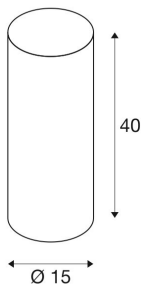

FENDA

lamp shade, round, black, Ø/H 15/40 cm

FENDA lamp shade with 150 mm diameter and 400 mm height in black.

TECHNICAL DATA

Item no.:	156140
Height	40.0 cm
Diameter	15.0 cm
Net weight	0.176 kg
Gross weight	0.51 kg
IP Code	IP 20
Color	black