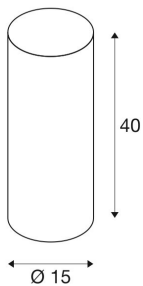

## FENDA

lamp shade, round, green, Ø/H 15/40 cm

FENDA lamp shade with 150 mm diameter and 400 mm height in green.

### TECHNICAL DATA

Item no.:	156145
Height	40.0 cm
Diameter	15.0 cm
Net weight	0.247 kg
Gross weight	0.577 kg
IP Code	IP 20
Color	green

**Notes**

---

---

---

---

---