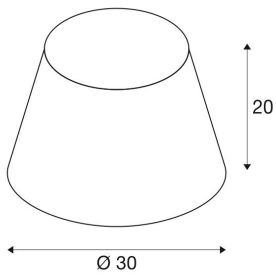

## FENDA

lamp shade, conical, green, Ø/H 30/20 cm

Conical FENDA lamp shade with 300 mm diameter and 200 mm height, green.

### TECHNICAL DATA

Item no.:	156165
Height	20.0 cm
Diameter	30.0 cm
Net weight	0.243 kg
Gross weight	0.852 kg
IP Code	IP 20
Assembly	Mobile
Color	green

**Notes**

---

---

---

---

---