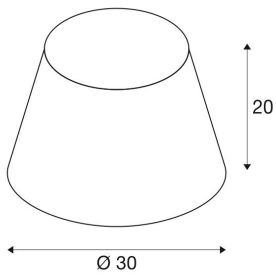

## FENDA

lamp shade, conical, wine-red, Ø/H 30/20 cm

Conical FENDA lamp shade with 300 mm diameter and 200 mm height, wine-red.

### TECHNICAL DATA

Item no.:	156166
Height	20.0 cm
Diameter	30.0 cm
Net weight	0.253 kg
Gross weight	0.865 kg
IP Code	IP 20
Assembly	Mobile
Color	red

**Notes**

---

---

---

---

---