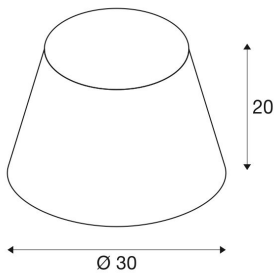

FENDA

lamp shade, conical, black / copper, Ø/H 30/20 cm

Conical FENDA lamp shade with 300 mm diameter and 200 mm height, black / copper.

TECHNICAL DATA

| | |
|--------------|----------|
| Item no.: | 156172 |
| Height | 20.0 cm |
| Diameter | 30.0 cm |
| Net weight | 0.261 kg |
| Gross weight | 0.864 kg |
| IP Code | IP 20 |
| Assembly | Mobile |
| Color | black |