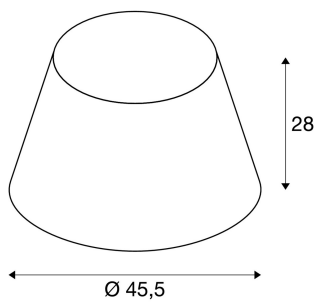

FENDA

lamp shade, conical, black, Ø/H 45.5/28 cm

Conical FENDA lamp shade with 450 mm diameter and 280 mm height, black.

TECHNICAL DATA

Item no.:	156180
Height	28.0 cm
Diameter	45.5 cm
Net weight	0.42 kg
Gross weight	1.894 kg
IP Code	IP 20
Assembly	Mobile
Color	black