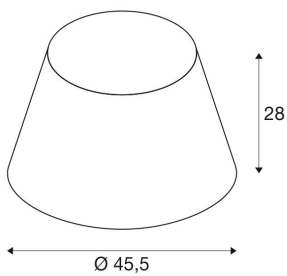

FENDA

lamp shade, conical, beige, Ø/H 45.5/28 cm

Conical FENDA lamp shade with 450 mm diameter and 280 mm height, beige.

TECHNICAL DATA

Item no.:	156183
Height	28.0 cm
Diameter	45.5 cm
Net weight	0.433 kg
Gross weight	1.873 kg
IP Code	IP 20
Assembly	Mobile
Color	beige