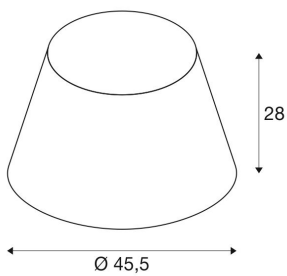

FENDA

lamp shade, conical, yellow, Ø/H 45.5/28 cm

Conical FENDA lamp shade with 450 mm diameter and 280 mm height, yellow.

TECHNICAL DATA

Item no.:	156184
Height	28.0 cm
Diameter	45.5 cm
Net weight	0.442 kg
Gross weight	1.899 kg
IP Code	IP 20
Assembly	Mobile
Color	yellow