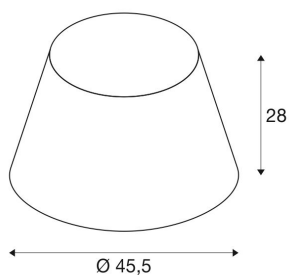

## FENDA

lamp shade, conical, green, Ø/H 45.5/28 cm

Conical FENDA lamp shade with 450 mm diameter and 280 mm height, green.

### TECHNICAL DATA

Item no.:	156185
Height	28.0 cm
Diameter	45.5 cm
Net weight	0.436 kg
Gross weight	1.908 kg
IP Code	IP 20
Assembly	Mobile
Color	green

**Notes**

---

---

---

---

---