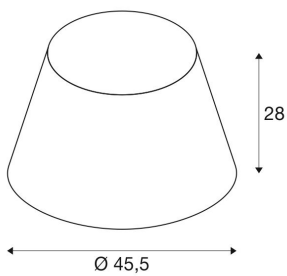

FENDA

lamp shade, conical, wine-red, Ø/H 45.5/28 cm

Conical FENDA lamp shade with 450 mm diameter and 280 mm height, wine-red.

TECHNICAL DATA

Item no.:	156186
Height	28.0 cm
Diameter	45.5 cm
Net weight	0.434 kg
Gross weight	1.758 kg
IP Code	IP 20
Assembly	Mobile
Color	red