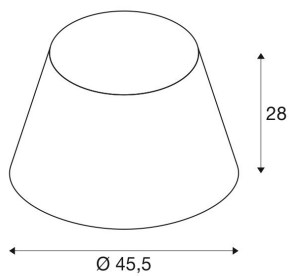

FENDA

lamp shade, conical, blue, Ø/H 45.5/28 cm

Conical FENDA lamp shade with 450 mm diameter and 280 mm height, blue.

TECHNICAL DATA

Item no.:	156187
Height	28.0 cm
Diameter	45.5 cm
Net weight	0.436 kg
Gross weight	1.907 kg
IP Code	IP 20
Assembly	Mobile
Color	blue