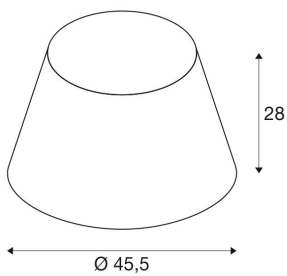

FENDA

lamp shade, conical, pink, Ø/H 45.5/28 cm

Conical FENDA lamp shade with 450 mm diameter and 280 mm height, pink.

TECHNICAL DATA

Item no.:	156189
Height	28.0 cm
Diameter	45.5 cm
Net weight	0.46 kg
Gross weight	0.547 kg
IP Code	IP 20
Assembly	Mobile
Color	pink