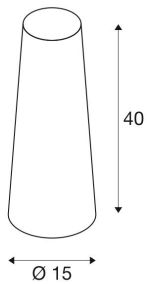

FENDA

lamp shade, conical, yellow, Ø/H 15/40 cm

Conical FENDA lamp shade with 150 mm diameter and 400 mm height, yellow.

TECHNICAL DATA

Item no.:	156204
Height	40.0 cm
Diameter	15.0 cm
Net weight	0.157 kg
Gross weight	0.522 kg
IP Code	IP 20
Assembly	Mobile
Color	yellow