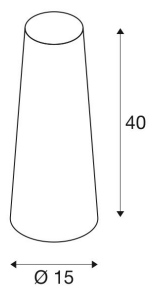

## FENDA

lamp shade, conical, green, Ø/H 15/40 cm

Conical FENDA lamp shade with 150 mm diameter and 400 mm height, green.

### TECHNICAL DATA

Item no.:	156205
Height	40.0 cm
Diameter	15.0 cm
Net weight	0.155 kg
Gross weight	0.52 kg
IP Code	IP 20
Assembly	Mobile
Color	green

**Notes**

---

---

---

---

---