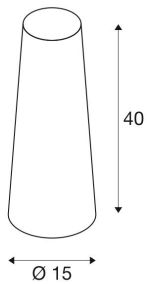

FENDA

lamp shade, conical, blue, Ø/H 15/40 cm

Conical FENDA lamp shade with 150 mm diameter and 400 mm height, blue.

TECHNICAL DATA

Item no.:	156207
Height	40.0 cm
Diameter	15.0 cm
Net weight	0.157 kg
Gross weight	0.523 kg
IP Code	IP 20
Assembly	Mobile
Color	blue