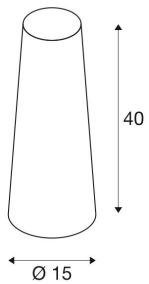

## FENDA

lamp shade, conical, black / copper, Ø/H 15/40 cm

Conical FENDA lamp shade with 150 mm diameter and 400 mm height, black / copper.

### TECHNICAL DATA

Item no.:	156212
Height	40.0 cm
Diameter	15.0 cm
Net weight	0.176 kg
Gross weight	0.503 kg
IP Code	IP 20
Assembly	Mobile
Color	black

**Notes**

---

---

---

---

---